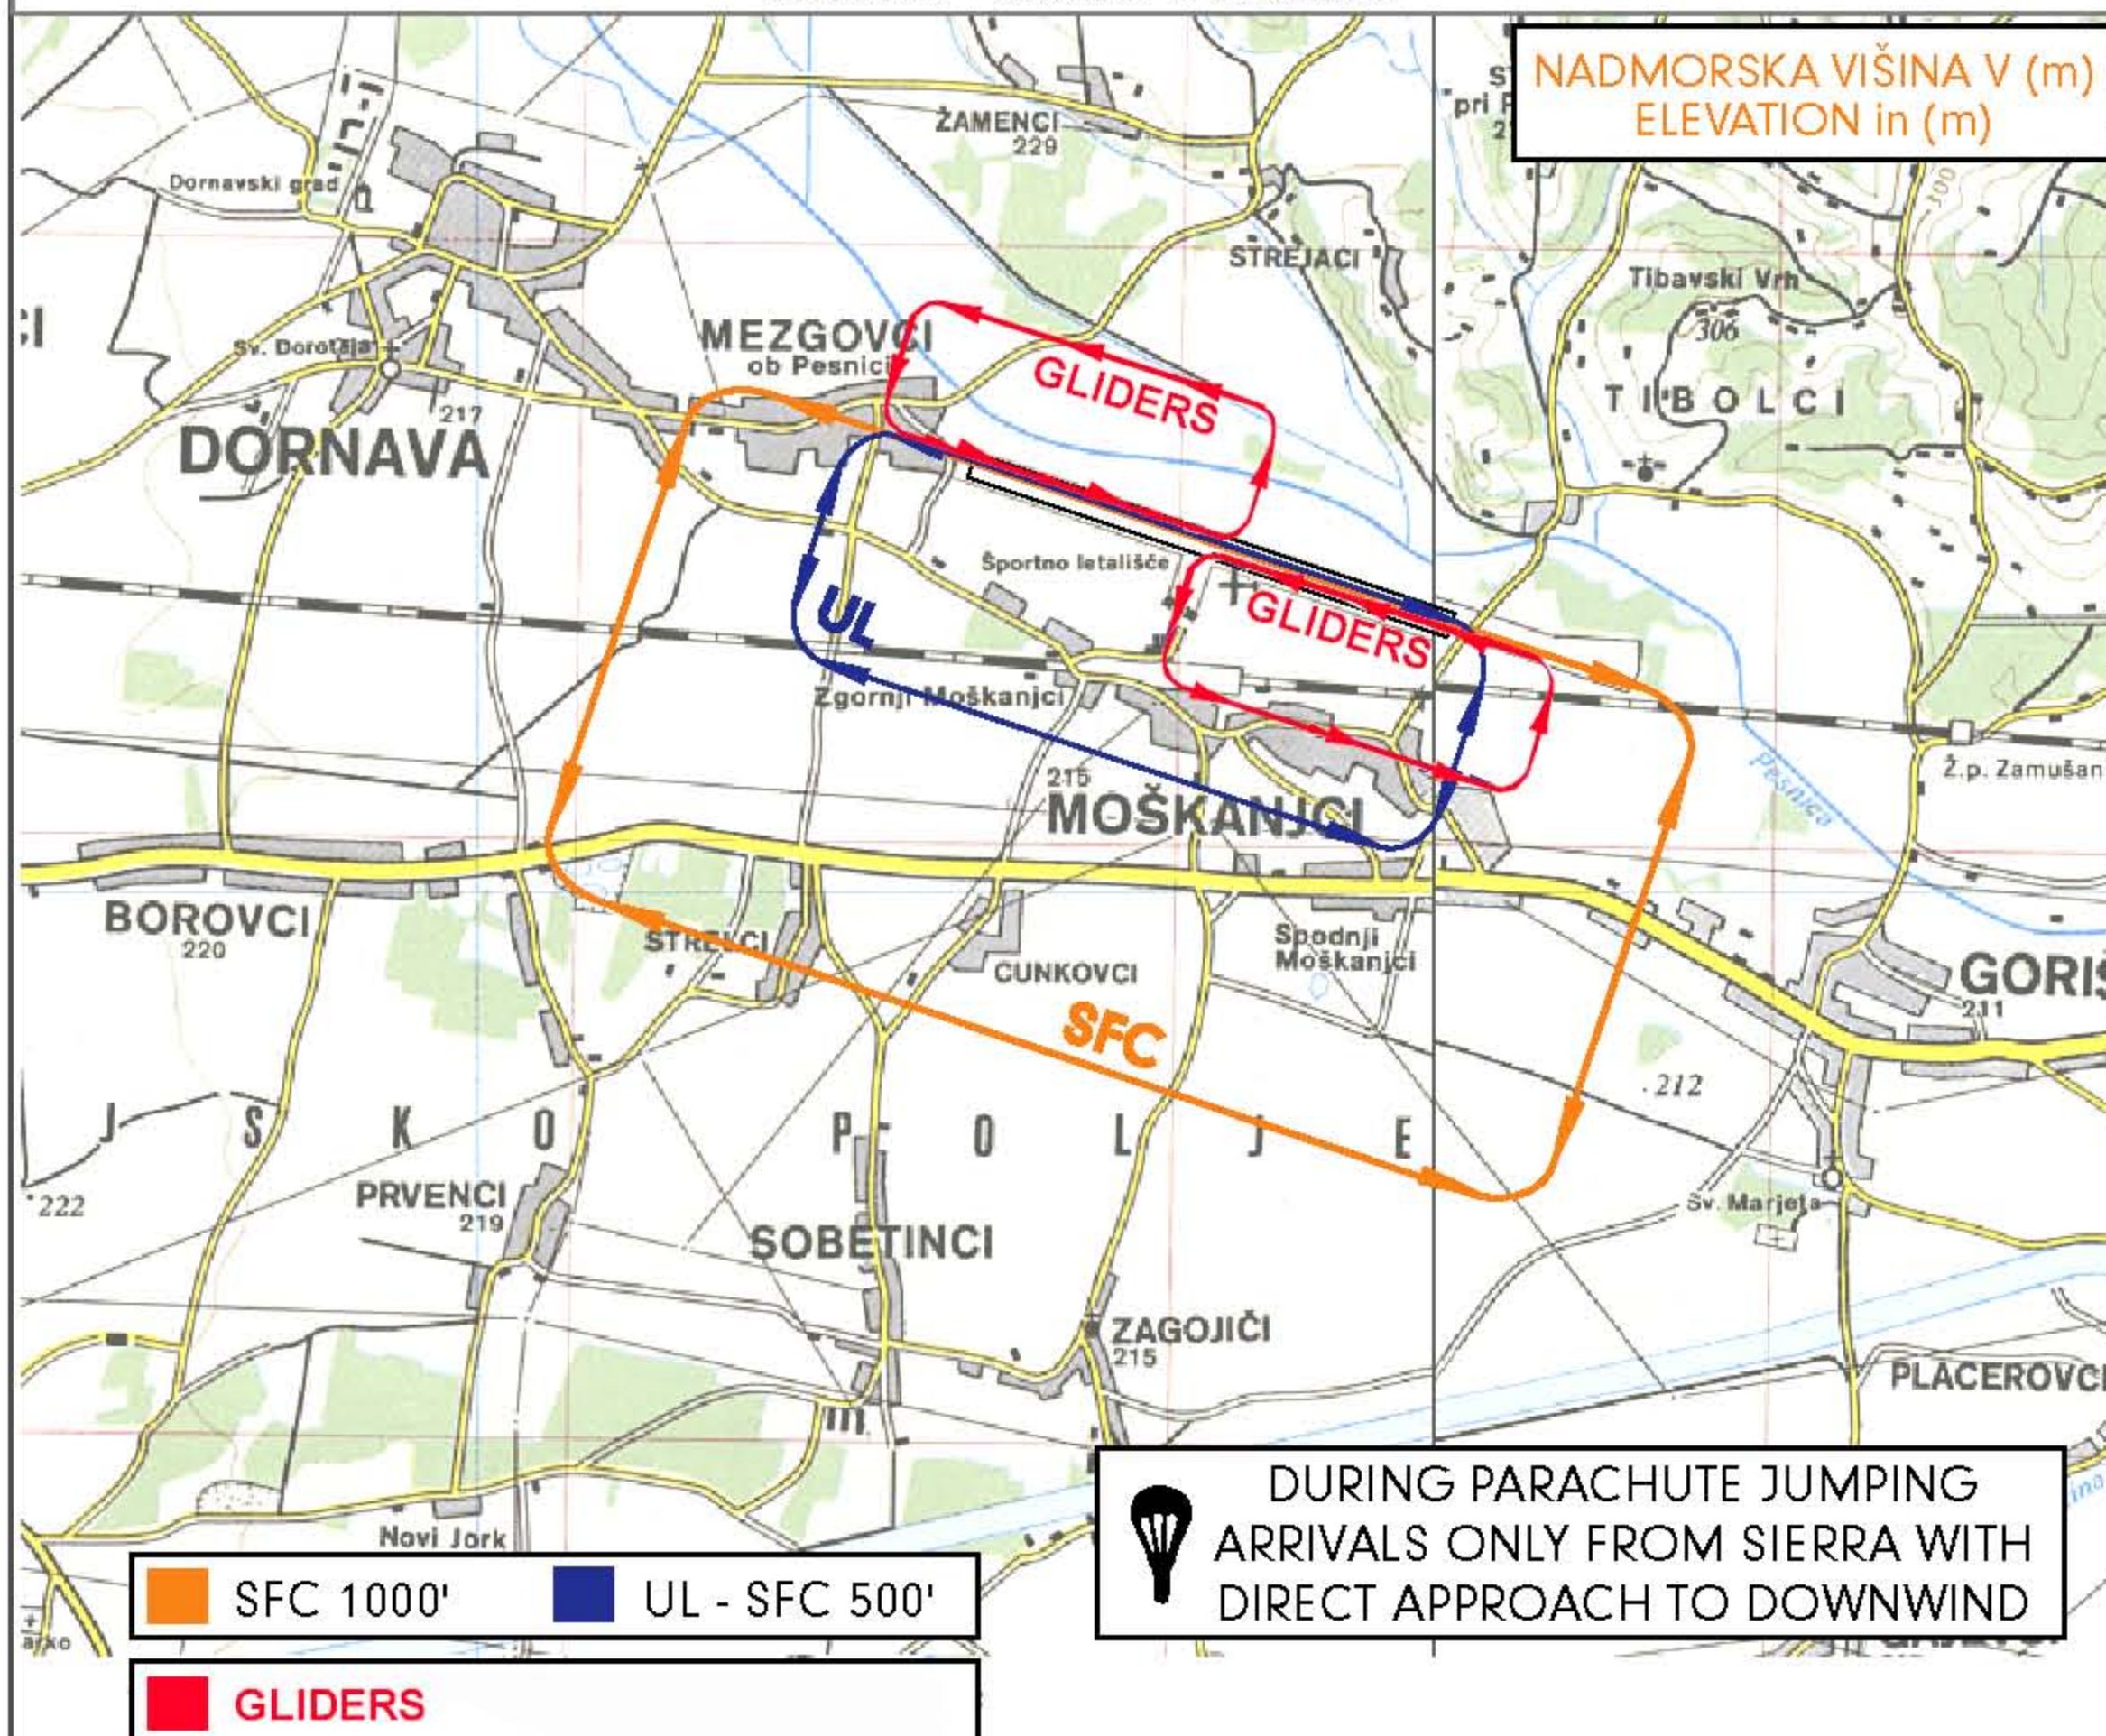

ŠOLSKI KROG - AERODROME TRAFFIC CIRCUIT

PODATKI SO INFORMATIVNI IN NEURADNI
DATA IS INFORMATIVE AND UNOFFICIAL

MERILO - SCALE 1 : 50 000

OVIRE:
-pred pragom 11VPS se nahaja vas Mezgovci

OBSTACLES:
-Pay attention to the village MEZGOVCI before THR 11.

POZOR:
-Pri močnem dežju voda z VPS ne odteka.

ATTENTION:
-When it rains very hard, the water from RWY does not flow off.

GORIVO FUEL	100 LL	MAZIVO OIL	AEROSHELL W 100, W 80, 15 W 50
----------------	--------	---------------	--------------------------------

HOTELI:
Ptuj(10km), Ormož(10 km), Ptujске terme(12km). Camping, camp prikolice in 3 sobe na letališču
HOTELS:
Camp, caravans and 3 rooms on AD.

DELOVNI ČAS: 01.MAREC-31.OKTOBER od 09.00-18.00LT,
01.November-28.Februar v sobotah od 09.00-13.00 LT, ostali dnevi po dogovoru.
HOURS: 01.MAR.-31.OCT. 09.00-18.00LT,
01.NOV-28.FEB Saturday 09.00-13.00 LT, other days by agreement.